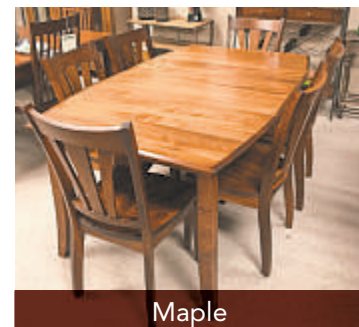

Corner TV Stands

Jelly Cabinet

Custom Dining

- Choose top size
- Choose wood species
- Choose stain

Elm

Hickory

Maple

- Family-owned & operated
- Free local delivery
- Customizable pieces
- Sale on in-store & special orders