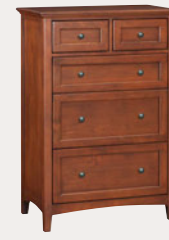

• **5-Drawer Tall Chest**
#1129
32-1/2"W x 19-1/2"D x 48"H