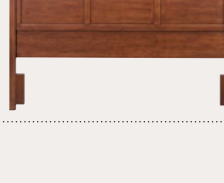

• **Beveled Mirror**
#1500
Horizontal: 42-1/2"W x 28-3/4"H
Vertical: 30-1/2"W x 40-3/4"H
Base Assembly: 28"W x 40"H
Both moldings included.
Mount on wall or select dressers:
#1127; #1128; #1131; #1183.

• **King/Cal-King Headboard**
#1358
82-1/2"W x 3-1/2"D x 55-1/2"H